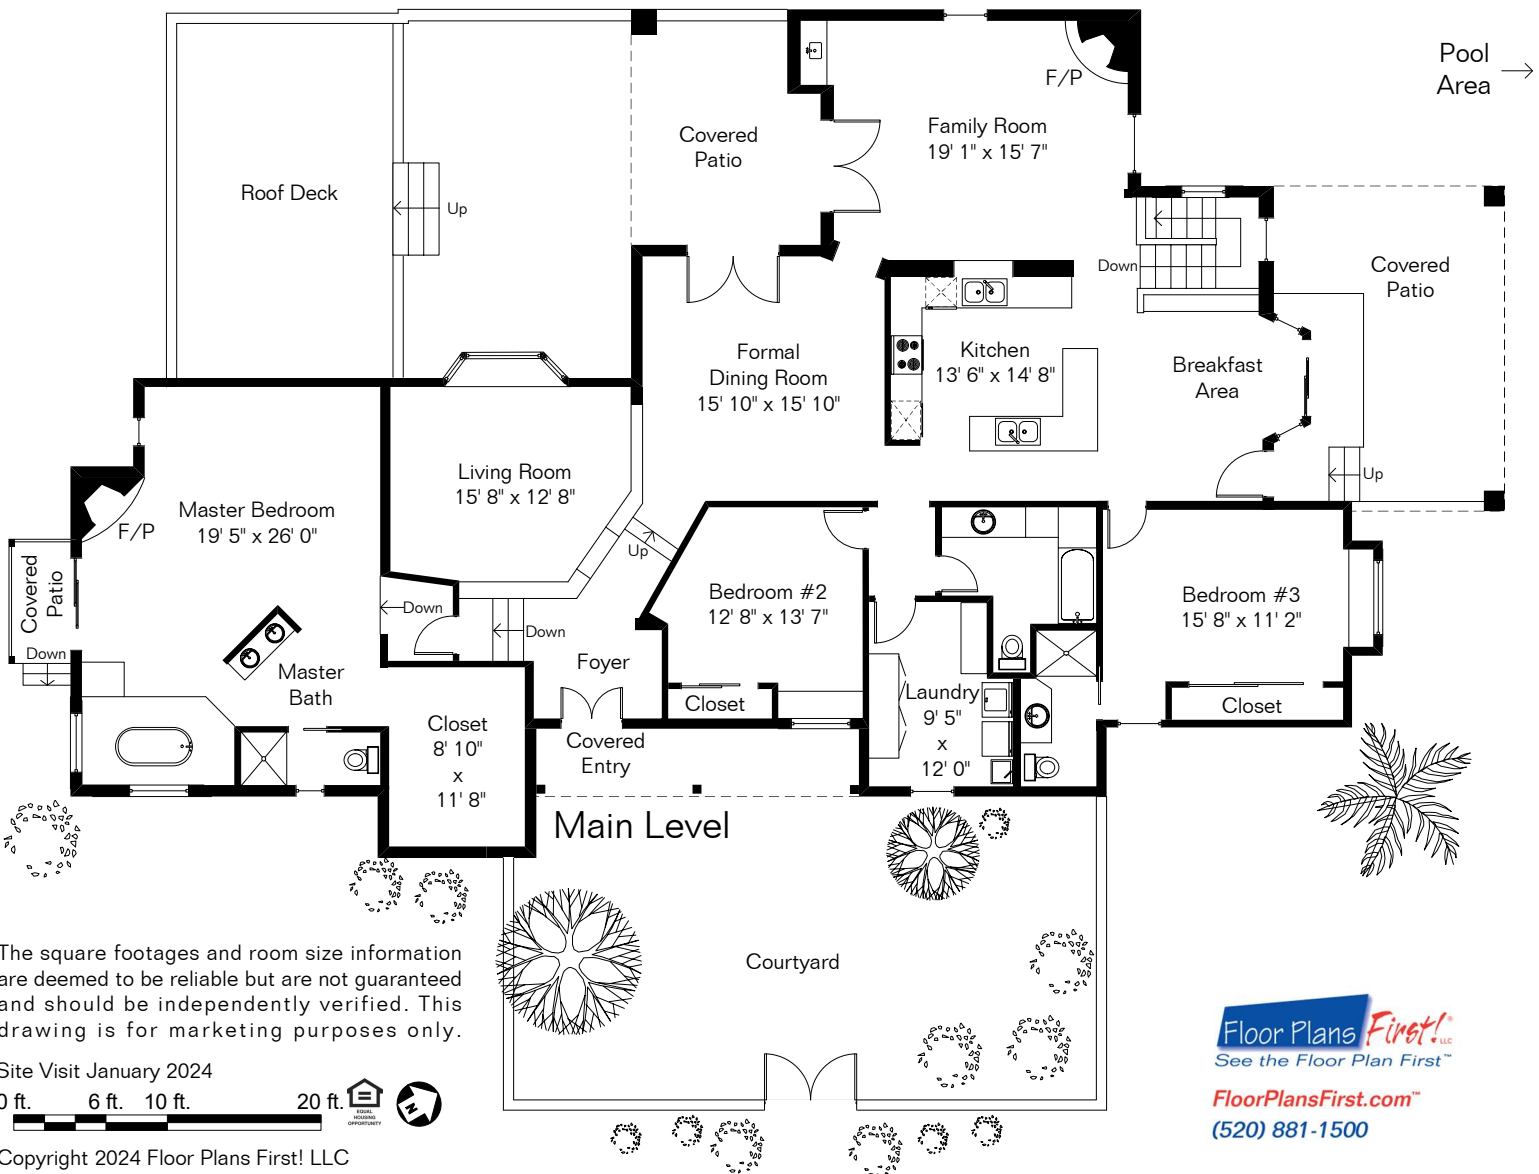

5205 N Post Trail

Main Level 2,858 Sq Ft
 Lower Level 963 Sq Ft
 Total Living Area 3,821 Sq Ft
 Garage 986 Sq Ft

Lower Level

The square footages and room size information are deemed to be reliable but are not guaranteed and should be independently verified. This drawing is for marketing purposes only.

Site Visit January 2024

Copyright 2024 Floor Plans First! LLC
 All Rights Reserved.

Floor Plans First!
 See the Floor Plan First!
 FloorPlansFirst.com
 (520) 881-1500