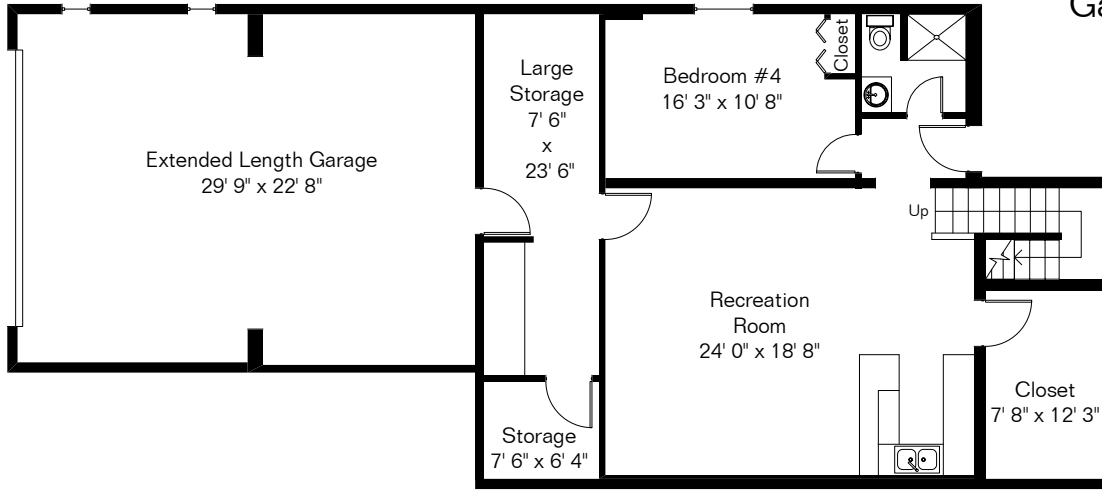

5205 N Post Trail

Main Level 2,858 Sq Ft
 Lower Level 963 Sq Ft
 Total Living Area 3,821 Sq Ft
 Garage 986 Sq Ft

Lower Level

The square footages and room size information are deemed to be reliable but are not guaranteed and should be independently verified. This drawing is for marketing purposes only.